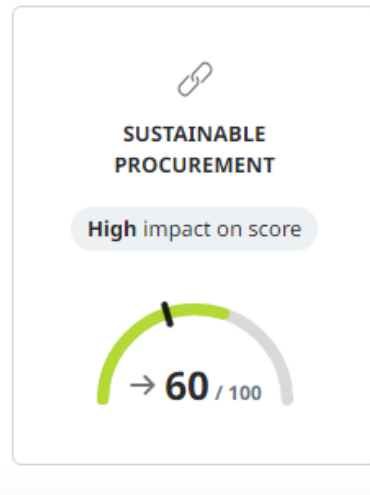

Score Details

BETA

[Share feedback](#)

Check out the beta version of Score Details, which provides in-depth insights into your score. We've been progressively releasing it since June 2023 and want to hear your feedback as we continue to improve the design. These details will not be visible to your trading partners for now.

[Learn what's new](#) →

Understand and improve your score

Score breakdown by theme

ENVIRONMENT

Indicator scores that comprise the theme score

Indicator	Score
Policies High impact 75 / 100	
Endorsements	75 / 100
Measures	100 / 100
Certifications	100 / 100
Coverage	Not applicable
Reporting	25 / 100
360° Watch	75 / 100