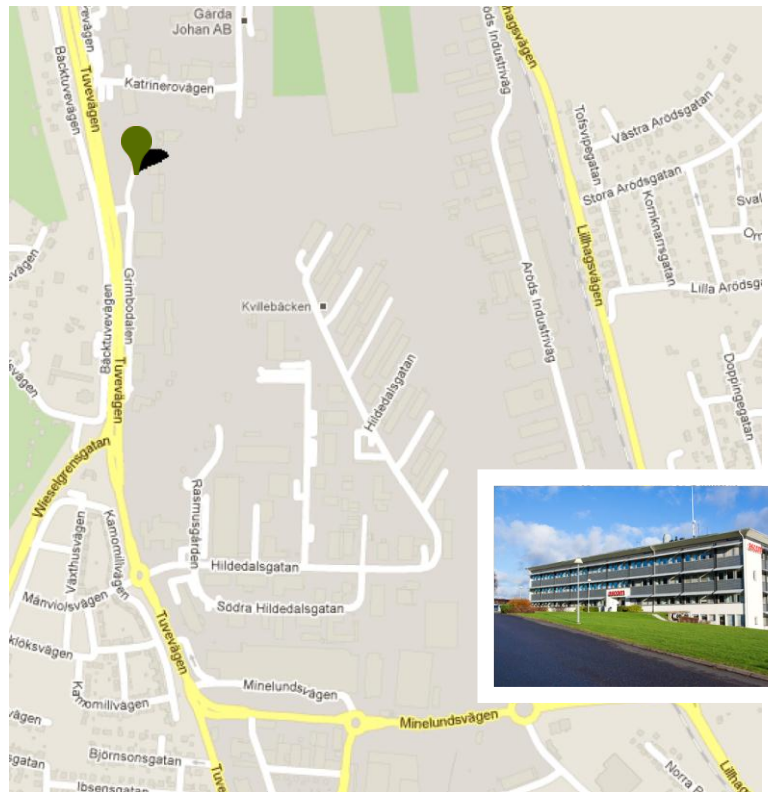

## [ DIRECTIONS ]

### How to find us

### Directions from the E6-North

If you are travelling south on the E6; Shortly after Tingstadsmotet (which is before the Tingstadstunnel) - choose the lane towards Öckerö-N Älvstranden-Hamnar

- Drive through the first traffic roundabout towards Lillhagen
- Take left in the second traffic roundabout towards Björlanda
- Drive through the third traffic roundabout
- Next crossing, keep right towards 'Säve-Tuve'
- Follow the road called Tuvevägen for approximately 1 kilometre. You will find Ascom on your right hand side.

### Directions from E6-South

If you are travelling north on the E6, Drive through the Tingstadstunnel, choose the lane towards N Älvstranden-Hamnar

- After the fly-over, continue towards N Älvstranden, take the right exit to Backaplan N (then pass "Biltema" and "Blomsterlandet")
- Drive through the first traffic roundabout towards Lillhagen
- Take left in the second traffic roundabout towards Björlanda
- Drive through the third traffic roundabout
- Next crossing, keep right towards Säve-Tuve
- Follow the road called Tuvevägen for approximately 1 kilometre. You will find Ascom on your right hand side.