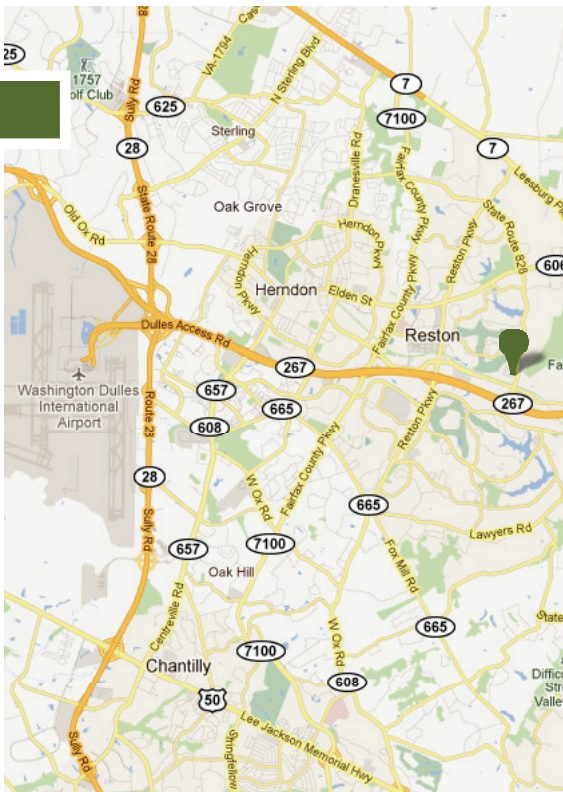

[DIRECTIONS]

How to find us

Location

Ascom Network Testing Inc.
 1943 Isaac Newton Square
 Reston, VA 20190
 USA
 T +1 703-956-5399
 F +1 703-956-5449
tems.sales.americas@ascom.com
www.ascom.com/tems

Directions from Dulles International Airport

Taxi: The fare to Ascom’s office is approximately \$20. A tip of 15-20% is customary in the US.

Driving: Total distance is approximately 7 miles.

- As you leave the auto rental area, follow signs pointing you toward Washington DC and VA-267 E.
- Merge onto VA-267 E/Dulles Toll Rd toward Reston Pkwy/Wiehle Ave/Hunter Mill Rd.
- Take the VA-828/Wiehle Ave exit, EXIT 13.
- Turn left onto VA-828/Wiehle Ave.
- After you have passed Sunset Hills Rd, turn left at the next traffic light, which is Isaac Newton Square.
- As you turn into the office park, 1943 Isaac Newton Square is the building on your right.