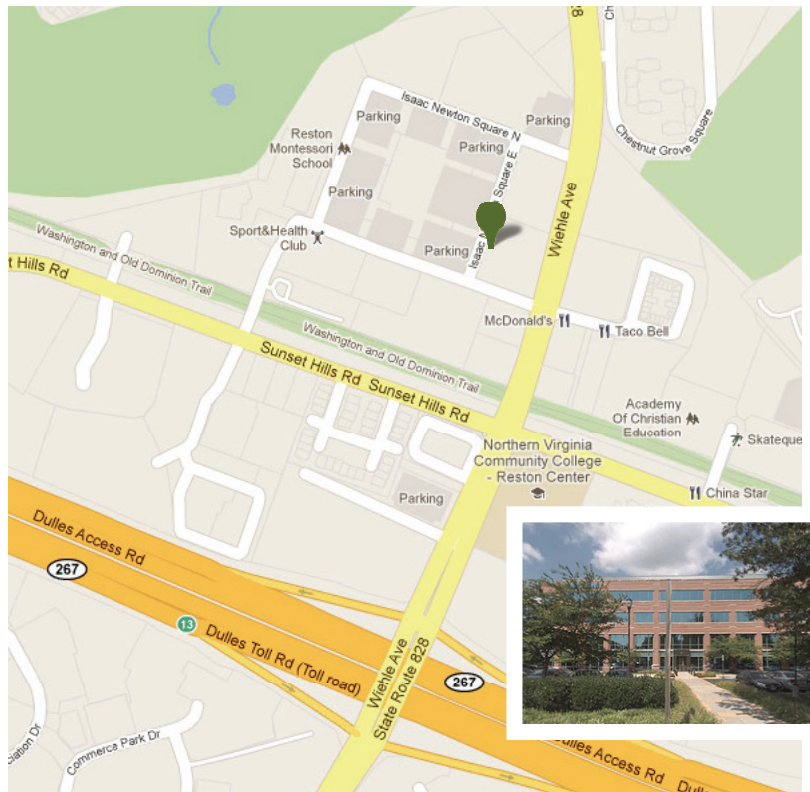

[DIRECTIONS]

How to find us

Location

Ascom Network Testing Inc.
 1943 Isaac Newton Square
 Reston, VA 20190
 USA
 T +1 703-956-5399
 F +1 703-956-5449
tems.sales.americas@ascom.com
www.ascom.com/tems

Directions from Dulles International Airport

Taxi: The fare to Ascom’s office is approximately \$20. A tip of 15-20% is customary in the US.

Driving: Total distance is approximately 7 miles.

- As you leave the auto rental area, follow signs pointing you toward Washington DC and VA-267 E.
- Merge onto VA-267 E/Dulles Toll Rd toward Reston Pkwy/Wiehle Ave/Hunter Mill Rd.
- Take the VA-828/Wiehle Ave exit, EXIT 13.
- Turn left onto VA-828/Wiehle Ave.
- After you have passed Sunset Hills Rd, turn left at the next traffic light, which is Isaac Newton Square.
- As you turn into the office park, 1943 Isaac Newton Square is the building on your right.